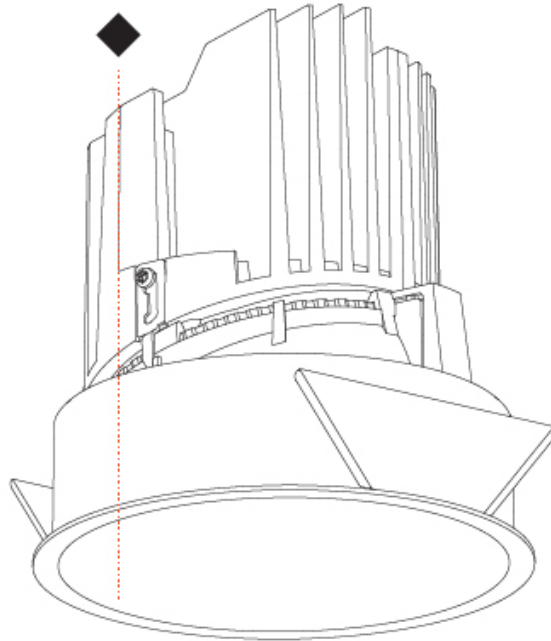

BIONIQ ROUND DEEP RECESSED

A35287-

PROJECT

TYPE

SPECIFIER

QUANTITY

DATE