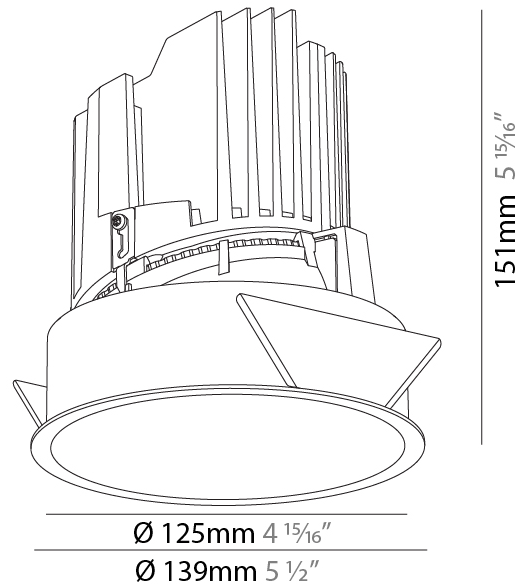

Series: Bioniq
Subseries: Bioniq Round Deep
Brand: Prolicht
Division: Architectural
Mounting Type: Recessed
Mounting Location: Ceiling
Subcategory: Downlight

PHYSICAL

Shape: Round
Diameter (mm): 139
Diameter (in): 5 1/2
Height (mm): 151
Height (in): 5 15/16
Ceiling Thickness (mm): 10 / 12.5 / 15
Ceiling Thickness (in): 3/8 or 1/2 or 9/16
Min. Recessing Depth (mm): 170
Min. Recessing Depth (in): 6 11/16
Light Distribution: Downlight
Weight (kg): 0.951
Weight (lbs): 2.1
Fixture Finish: SSR / BKV / CWI / CRY / HAB / LAG / UFT / ITA / RUA / RUR / MIC / FTG / MYG / TWT / LOD / PUS / FRO / FUP / KIA / POP / BLS / SPG / MEY / GOH / GUM / CHC / COM / ABZ / JAG / OBR / MOS / ROR
Fixture Material: Aluminum Die Cast
Cut-out Measurements: 130mm / 5 1/8"

ELECTRICAL

Lamp Type: LED (Zhaga Standard)
Input Wattage (W): 28.6
Total Output Wattage (W): 26.4
Dimming: Tri-Mode (Non-Dimming and Phase Dimming (120Vac only) and 0-10V Dimming)
Driver Included: No
Driver Location: Recessed Housing
Driver Type: Constant Current - Universal
Driver Class: Class 2
Input Voltage (V): 120 - 277
Constant Current (MA): 700

LED

Number of LEDs: 1
Color Temperature (°K): 2700 / 3000 / 3500 / 4000
Max. Delivered Lumen (lm): 1890 / 1940 / 2038 / 2080
Nominal Lumen (lm): 3210 / 3290 / 3459 / 3530
CRI: >90 CRI
Efficiency (%): 0.631
Lamp Life (hrs): 50000

OPTICAL

Reflector: 20 / 25 / 40

RATINGS AND CERTIFICATIONS

Certified By: Certified for North American Standards
IP rating: IP54